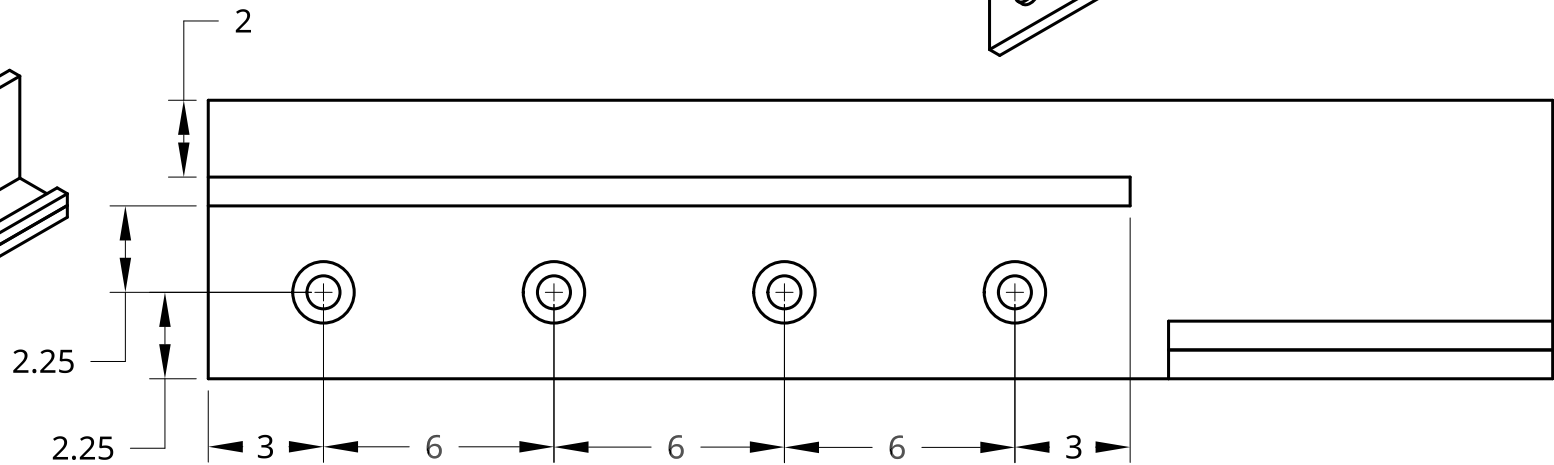

CUT LIST:

LENGTH:

QTY 1 
1"X8" pine

QTY 1 
1"x4" pine

QTY 1 
1"x4" pine

QTY 1 
0.75" square dowel

NOTE: all dimensions are in inches